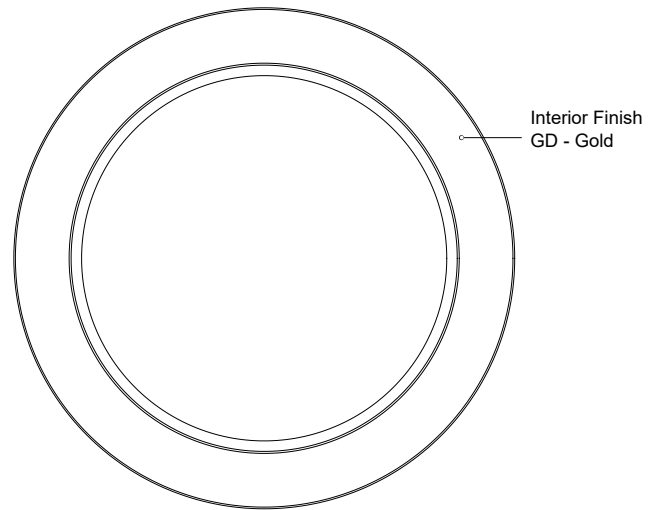

JASPER
FM43414
 FLUSH MOUNT

PROJECT

DESCRIPTION

Designed to be decorative in any space, the oversized metallic frames, available in black, white and gold, add artistic flair to its sleek design

FM43414-BK/GD
 Black/Gold

FM43414-WH/GD
 White/Gold

SPECIFICATION DETAILS

* For custom options, consult factory for details.

Fixture Dimensions	D14-1/4" x H2-7/8"
Light Source	AC LED Module
Wattage	16W
Total Lumens	1355lm
Delivered Lumens	775lm*
Voltage	120V
Color Temperature	3000K
CRI (Ra)	90CRI
Optional Color Temps	2700K - 5000K Available, Minimum Order Quantities Apply
LED Rated Life	50,000 hours
Dimming	100% - 10%, ELV Dimmer (Not Included)
Diffuser Details	Frosted acrylic diffuser
Location	Dry
Compliance	Energy Star; T24-JA8;
Warranty	5 Years
Mounting Style	All Orientation; Ceiling and Wall;
CEC Title 24 JA8	Yes, JA8-19
Energy Star Certified	Energy Star Compliant