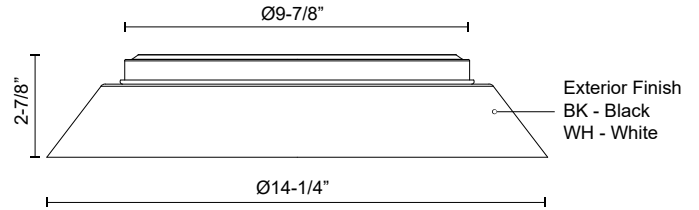

JASPER
FM43414
 FLUSH MOUNT

PROJECT

DESCRIPTION

Designed to be decorative in any space, the oversized metallic frames, available in black, white and gold, add artistic flair to its sleek design

FM43414-BK/GD
 Black/Gold

FM43414-WH/GD
 White/Gold

SPECIFICATION DETAILS

* For custom options, consult factory for details.

Fixture Dimensions	D14-1/4" x H2-7/8"
Light Source	AC LED Module
Wattage	16W
Total Lumens	1355lm
Delivered Lumens	775lm*
Voltage	120V
Color Temperature	3000K
CRI (Ra)	90CRI
Optional Color Temps	2700K - 5000K Available, Minimum Order Quantities Apply
LED Rated Life	50,000 hours
Dimming	100% - 10%, ELV Dimmer (Not Included)
Diffuser Details	Frosted acrylic diffuser
Location	Dry
Compliance	Energy Star; T24-JA8;
Warranty	5 Years
Mounting Style	All Orientation; Ceiling and Wall;
CEC Title 24 JA8	Yes, JA8-19
Energy Star Certified	Energy Star Compliant